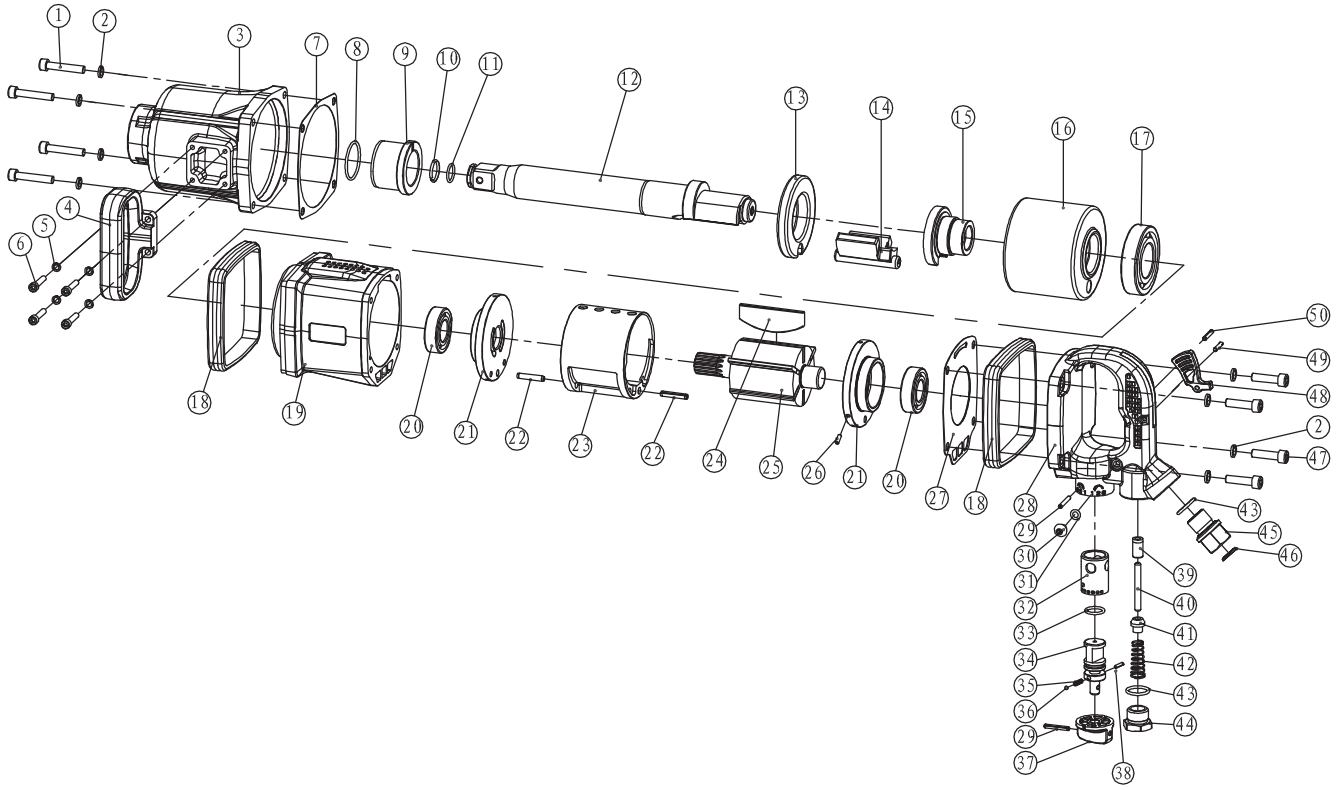

# AT-7800 **GAV** HAVALI SOMUN SÖKME

NO.	Parça Adı	Adet	Fiyat \$	NO.	Parça Adı	NO.	Fiyat \$
1	hex screw	4	1.00	26	pin	1	1.00
2	gasket	8	1.00	27	gasket	1	7.00
3	hammer case	1	40.00	28	handle set	1	50.00
4	D-handle	1	15.00	29	pin	2	1.00
5	gasket	4	1.00	30	hex screw	1	1.00
6	screw	4	1.00	31	O ring	1	1.00
7	gasket	1	6.00	32	timing bushing	1	5.00
8	O ring	1	3.00	33	O ring	1	1.00
9	anvil bushing	1	14.00	34	timing valve	1	6.00
10	circlip	1	3.00	35	spring	1	1.00
11	O ring	1	1.00	36	steel ball	1	1.00
12	anvil	1	70.00	37	timing button	1	6.00
13	hammer bushing	1	20.00	38	pin	1	1.00
14	hammer	1	35.00	39	throttle bushing	1	5.00
15	cam	1	30.00	40	throttle valve pin	1	5.00
16	hammer cage	1	50.00	41	throttle valve	1	5.00
17	bearing	1	10.00	42	inlet spring	1	5.00
18	rubber sleeve	2		43	O ring	2	1.00
19	housing	1	80.00	44	hex screw	1	3.00
20	bearing	2	10.00	45	air inlet	1	6.00
21	cylinder cover	2	18.00	46	air inlet screen	1	
22	pin	2	2.00	47	hex screw	4	1.00
23	cylinder	1	45.00	48	trigger	1	6.00
24	vane	6	5.00	49	pin	1	1.00
25	rotor	1	50.00	50	pin	1	1.00